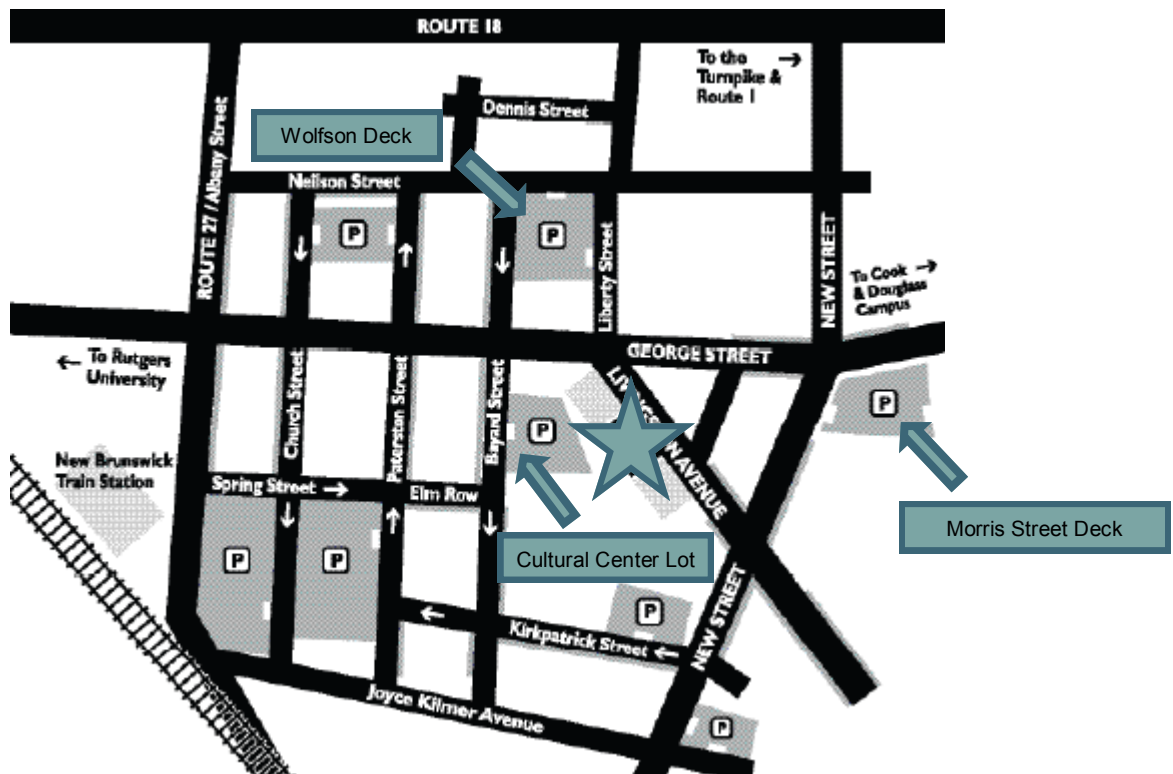

THE CHANGING PUBLIC CONTRACT = CHANGING EXPECTATIONS

A Conversation for the Social Sector

TUESDAY, MAY 24, 2016 • 10:00 A.M. TO 1:30 P.M.
GEORGE STREET PLAYHOUSE • NEW BRUNSWICK, NEW JERSEY

Suggested Parking Garages Close to George Street Playhouse
9 Livingston Avenue, New Brunswick 08901
(732) 246-7717

GEORGE STREET PLAYHOUSE is represented below by a 

RECOMMENDED PARKING GARAGES

- **Morris Street Deck** 70 New Street, New Brunswick (Corner of George Street and New Street)
Entrance is on New Street
- **Wolfson Deck** 150 Neilson Street, New Brunswick (Corner of Neilson Street and Liberty Street)
Entrance on Neilson Street
- **Cultural Center Lot** (directly behind the George Street Playhouse on Bayard Street)